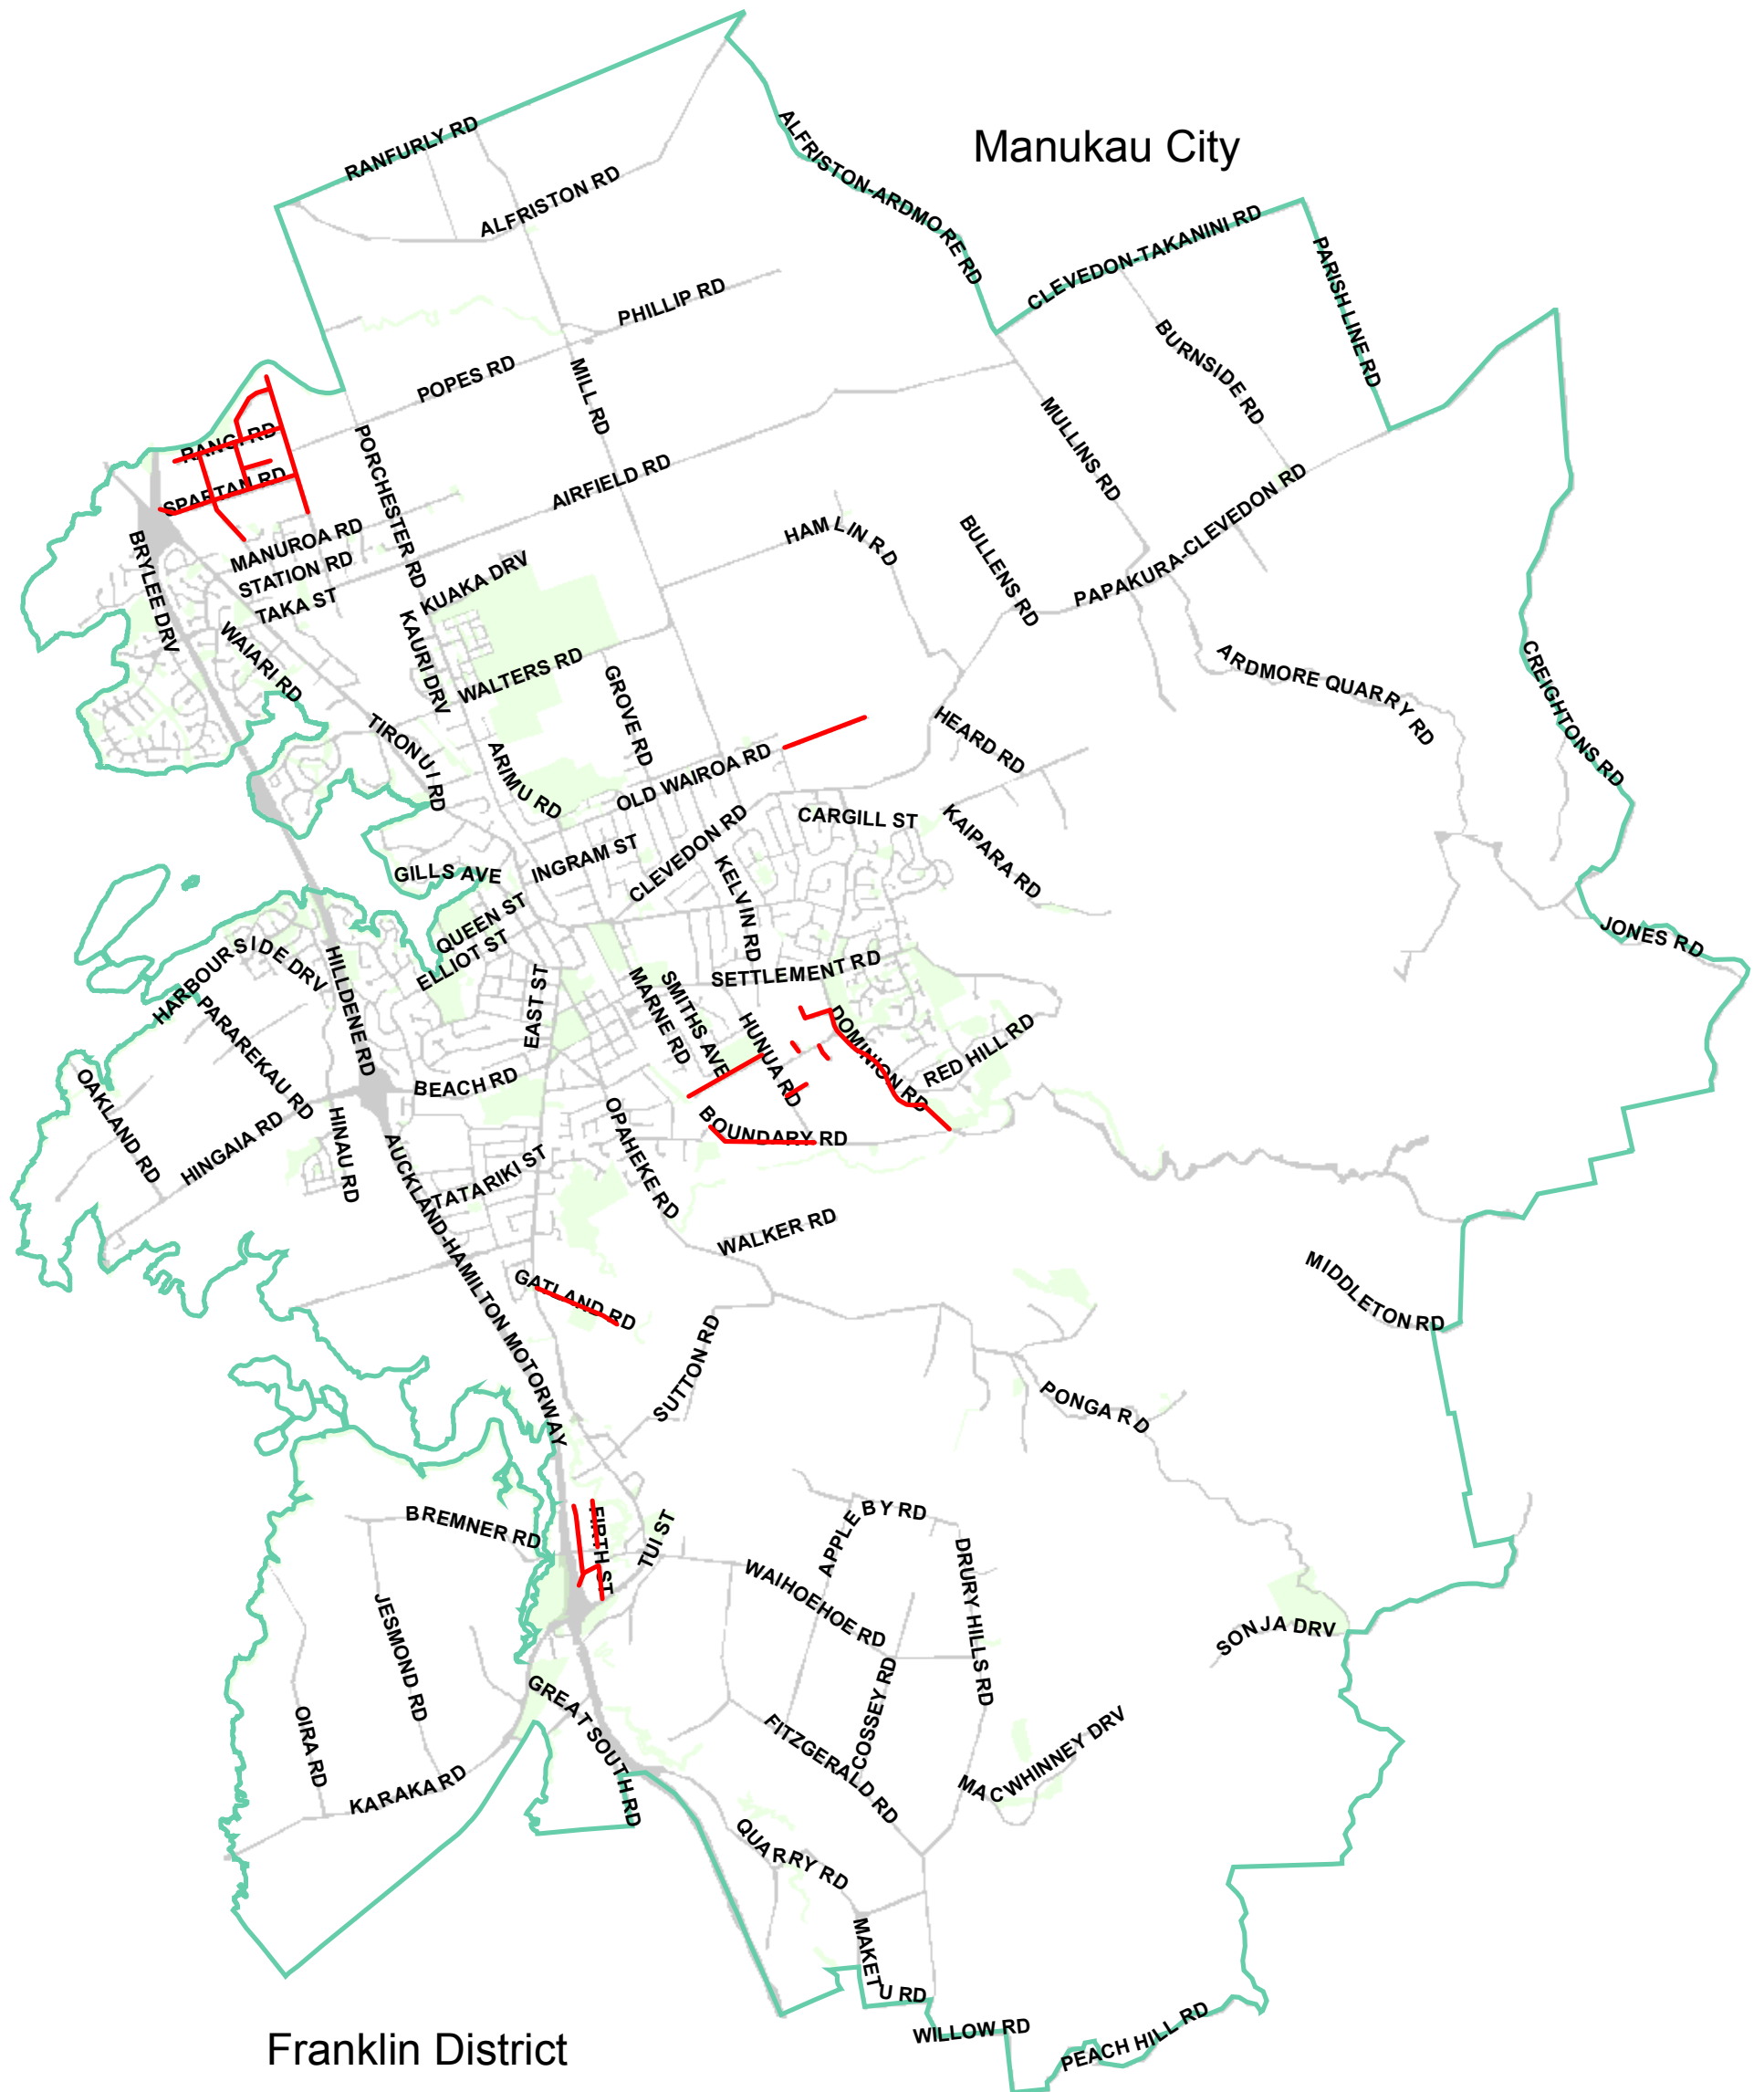

PAPAKURA DISTRICT COUNCIL

Legend

- District Boundary
- Parks & Reserves
- Proposed Roads for under 3500kg vehicle restriction between 10pm and 5am daily

Roads with restrictions for vehicles under 3500kg between 10pm and 5am daily

0 375 750 1,500 Meters

Scale: 1:50,000

StandardPortrait_93_A3.mxd
Map No: 10-252
Printed: 03/08/2010

DISCLAIMER

This plan represents the information held by Council. Verification may be necessary before taking any action, or entering into or exiting from any commitment.

Coordinates are NZGD 2000
Projection is NZ Transverse Mercator