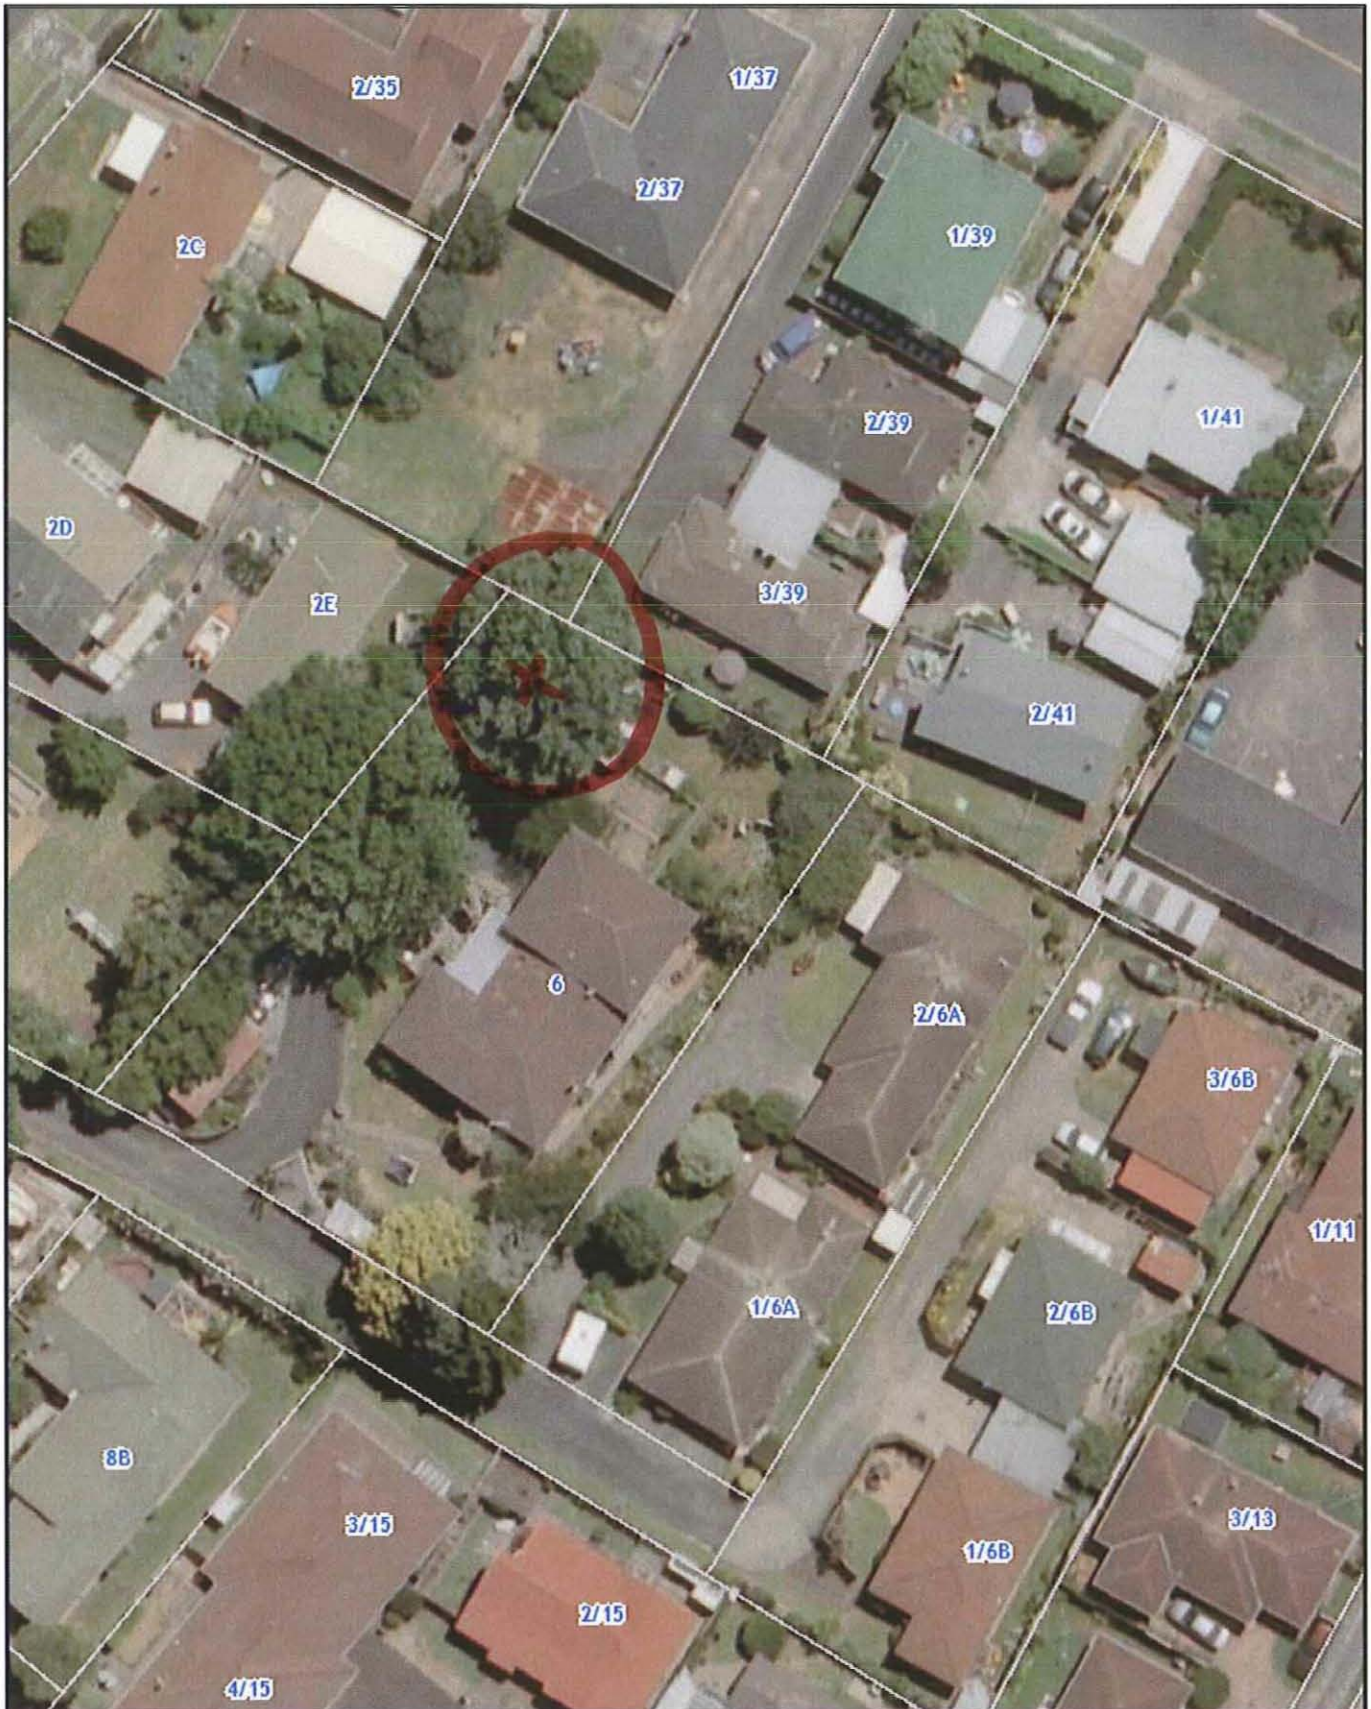

Area: Papakura
 Address: 6 Youngs Road

Sheet No: 43

Common Name: Tulip Tree

Botanical Name: *Liriodendron tulipifera*

Condition Evaluation

Points		3	9	15	21	27	Score
Form		Poor	Moderate	Good	Very Good	Specimen	21
Occurrence		Predominant	Common	Infrequent	Rare	Very Rare	9
Vigour / Vitality		Poor	Some	Good	Very Good	Excellent	15
Function		Minor	Useful	Important	Significant	Major	9
Age (yrs)		10yrs +	20yrs +	40yrs +	80yrs+	100yrs +	15
SUB TOTAL							69

Amenity Evaluation

Points		3	9	15	21	27	Score
Stature (9)		3 to 8	9 to 14	15 to 20	21 to 26	27+	15
Visibility (km)		0.5	1	2	4	8	15
Proximity		Forest	Parkland	Group 10+	Group 3+	Solitary	21
Role		Minor	Moderate	Important	Significant	Major	15
Climate		Minor	Moderate	Important	Significant	Major	9
SUB TOTAL							75

Notes:

This map/plan is illustrative only and all information should be independently verified on site before taking any action. Copyright Auckland Council. Boundary information from LINZ (Crown Copyright Reserved). Whilst due care has been taken, Auckland Council gives no warranty as to the accuracy and completeness of any information on this map/plan and accepts no liability for any error, omission or use of the information. Height datum: Auckland 1946.